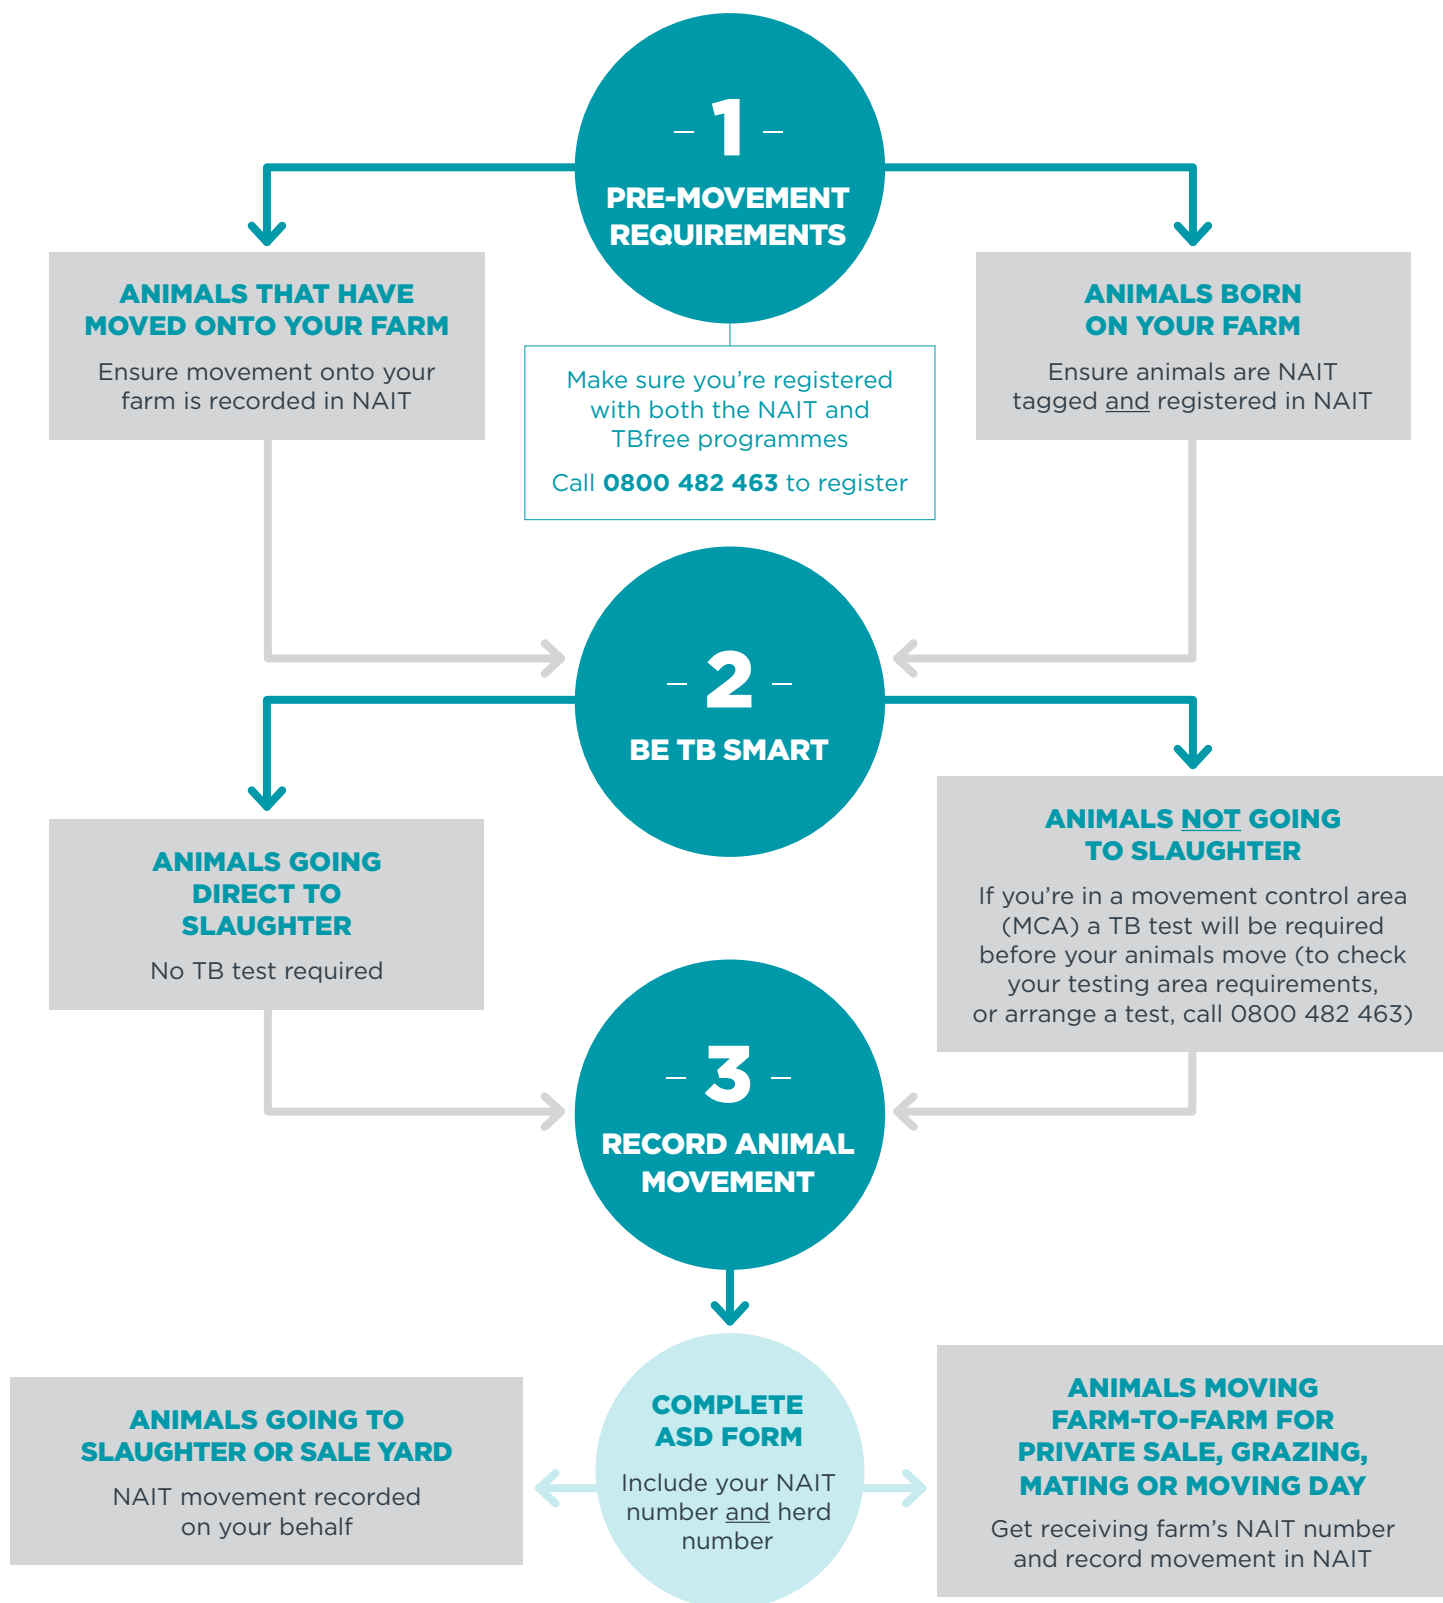

SENDING ANIMALS OFF-FARM

RECEIVING ANIMALS ON-FARM

Make sure you're registered with both the NAIT and TBfree programmes
Call **0800 482 463** to register

Make sure you're aware of any TB risk for the animals you are receiving on your farm:

Have they been TB tested recently?
Are they coming from a movement control area?
Is there any history of TB in the herd they are coming from?

Call **0800 482 463** for more information

ANIMALS FROM ANOTHER FARM

Check that a sending movement has been made to your NAIT account

NO

YES

Record receiving movement of animals in NAIT

Check animal details are correct

NO

YES

Reject movement in NAIT